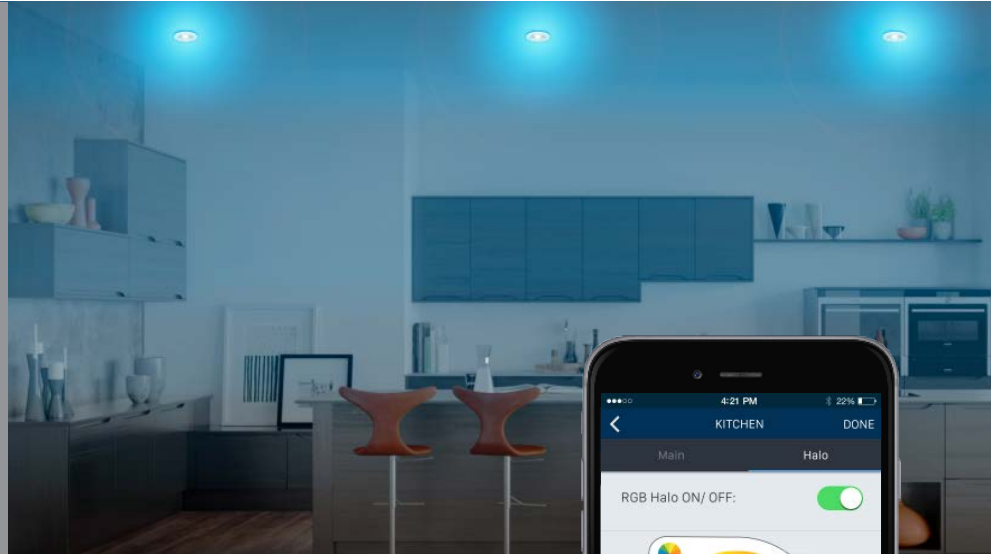

# D1 SMART SWITCH

MAINS POWERED ROOM CONTROLLER FOR D1 DOWNLIGHTS

## Provides room control for D1 fittings.

(App required for initial setup).

- Independant main light and halo light control.
- Full colour and brightness control.
- Touch sensitive facia.
- Wireless Bluetooth signalling to light group.
- Compatible with D1 & C1 products in mixed installations.

Item	D1-SWITCH-UK
Current Max.	10A
Voltage Rating	240V
External Dims.	85x85x6mm
Back Box Size	35mm
Fixing Holes	4mm
Compatible Products	D1-RGB D1-CCT D1-LARGE-RGB D1-LARGE-CCT C1 C1-LARGE

All sales are subject to standard Terms and Conditions that can be viewed on our website. Certification for local markets is the buyers sole responsibility.