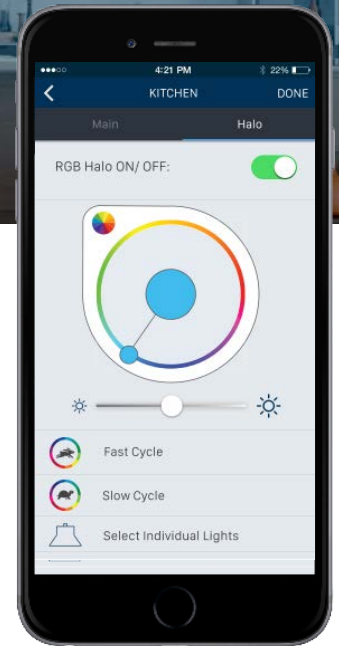

# D1 SMART SWITCH

MAINS POWERED ROOM CONTROLLER FOR D1 DOWNLIGHTS

## Provides room control for D1 fittings.

(App required for initial setup).

- Independant main light and halo light control.
- Full colour and brightness control.
- Touch sensitive facia.
- Wireless Bluetooth signalling to light group.
- Compatible with D1 & C1 products in mixed installations.

Item	D1-SWITCH-UK
Current Max.	10A
Voltage Rating	240V
External Dims.	85x85x6mm
Back Box Size	35mm
Fixing Holes	4mm
Compatible Products	D1-RGB D1-CCT D1-LARGE-RGB D1-LARGE-CCT C1 C1-LARGE

All sales are subject to standard Terms and Conditions that can be viewed on our website. Certification for local markets is the buyers sole responsibility.