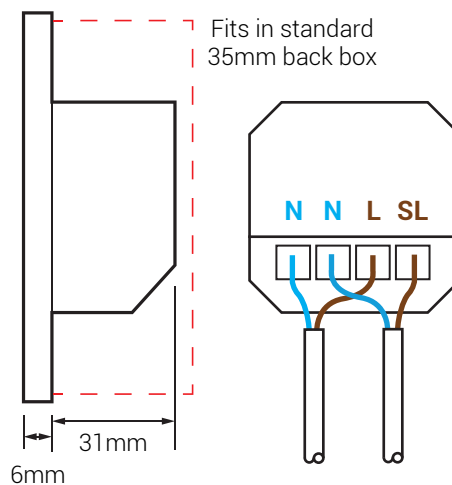

Item	D1-SWITCH-UK
Current Max.	10A
Voltage Rating	240V
External Dims.	85x85x6mm
Back Box Size	35mm
Fixing Holes	4mm
Compatible Products	D1-RGB D1-CCT D1-LARGE-RGB D1-LARGE-CCT C1 C1-LARGE

All sales are subject to standard Terms and Conditions that can be viewed on our website. Certification for local markets is the buyers sole responsibility.