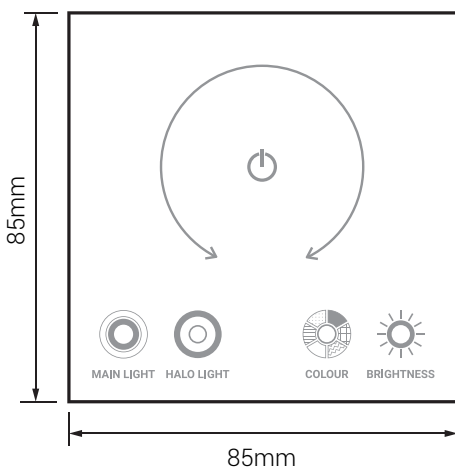

Item	D1-SWITCH-UK
Current Max.	10A
Voltage Rating	240V
External Dims.	85x85x6mm
Back Box Size	35mm
Fixing Holes	4mm
Compatible Products	D1-RGB D1-CCT D1-LARGE-RGB D1-LARGE-CCT C1 C1-LARGE

All sales are subject to standard Terms and Conditions that can be viewed on our website. Certification for local markets is the buyers sole responsibility.