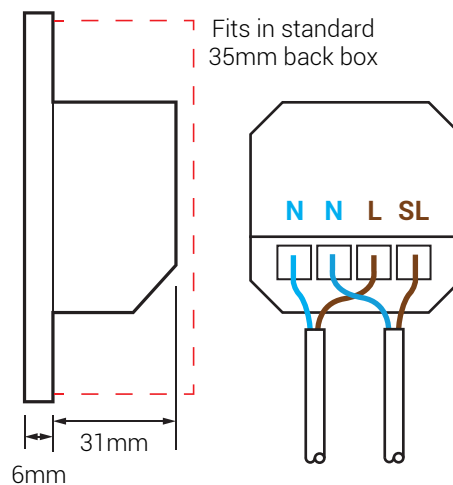

C1 SMART SWITCH

MAINS POWERED ROOM CONTROLLER FOR C1 DOWNLIGHTS

Provides room control for C1 fittings.

(App required for initial setup).

- ✓ Full colour and brightness control.
- ✓ Touch sensitive fascia.
- ✓ Wireless Bluetooth signalling to light group.
- ✓ Compatible with C1 products ONLY.

Item	C1-SWITCH-UK
Current Max.	10A
Voltage Rating	240V
External Dims.	85x85x6mm
Back Box Size	35mm
Fixing Holes	4mm
Compatible Products	C1 C1-LARGE

All sales are subject to standard Terms and Conditions that can be viewed on our website. Certification for local markets is the buyers sole responsibility.