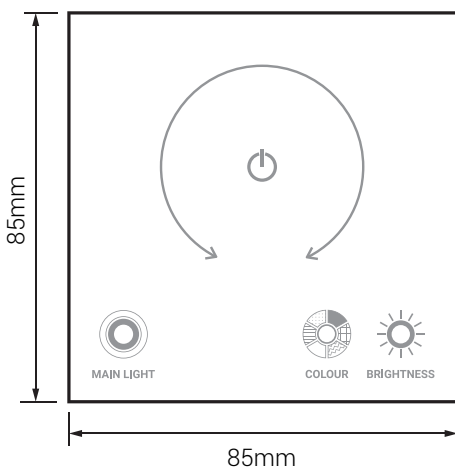

Item	C1-SWITCH-UK
Current Max.	10A
Voltage Rating	240V
External Dims.	85x85x6mm
Back Box Size	35mm
Fixing Holes	4mm
Compatible Products	C1 C1-LARGE

All sales are subject to standard Terms and Conditions that can be viewed on our website. Certification for local markets is the buyers sole responsibility.