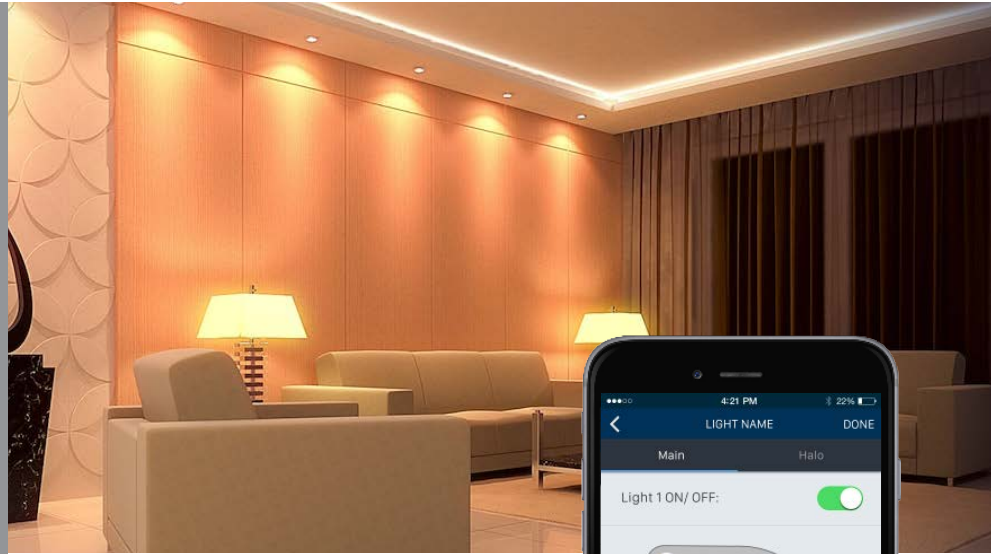

C1 SMART SWITCH

MAINS POWERED ROOM CONTROLLER FOR C1 DOWNLIGHTS

Provides room control for C1 fittings.

(App required for initial setup).

- ✓ Full colour and brightness control.
- ✓ Touch sensitive fascia.
- ✓ Wireless Bluetooth signalling to light group.
- ✓ Compatible with C1 products ONLY.

Item	C1-SWITCH-UK
Current Max.	10A
Voltage Rating	240V
External Dims.	85x85x6mm
Back Box Size	35mm
Fixing Holes	4mm
Compatible Products	C1 C1-LARGE

All sales are subject to standard Terms and Conditions that can be viewed on our website. Certification for local markets is the buyers sole responsibility.