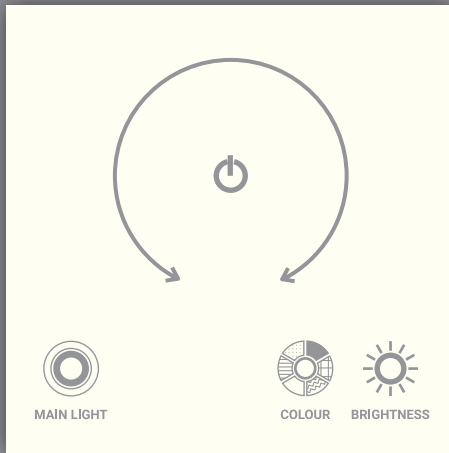

C1 SMART SWITCH

MAINS POWERED ROOM CONTROLLER FOR C1 DOWNLIGHTS

Provides room control for C1 fittings.

(App required for initial setup).

- ✓ Full colour and brightness control.
- ✓ Touch sensitive fascia.
- ✓ Wireless Bluetooth signalling to light group.
- ✓ Compatible with C1 products ONLY.

Item	C1-SWITCH-UK
Current Max.	10A
Voltage Rating	240V
External Dims.	85x85x6mm
Back Box Size	35mm
Fixing Holes	4mm
Compatible Products	C1 C1-LARGE

All sales are subject to standard Terms and Conditions that can be viewed on our website. Certification for local markets is the buyers sole responsibility.