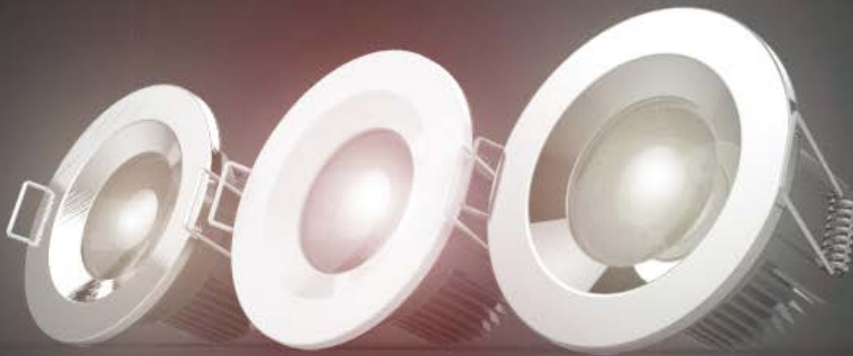

APP CONTROLLED LED DOWNLIGHT

FIRE RATED, IP65, FULLY TUNABLE & DIMMABLE

Item	C1	C1-Large
Power Rating	10W Dual Colour	12W Dual Colour
Selectable Light Colour	2200 - 6300k	2200 - 6300k
Light Lumen	650-780lm	800-900lm
Beam Angle	40° 2185 cd	60° 2185 cd
CRI	> 80	> 80
Average Lifespan	50,000 hrs	50,000 hrs
Housing Material	Aluminum + PC	Aluminum + PC
Dimensions	55 x 85 x 85 mm (Ex. Driver)	55 x 105 x 105 mm (Ex. Driver)
Cut Out Size	67 - 70 mm	90 mm
LED Manufacturer	SANAN (Custom Made)	SANAN (Custom Made)
Power Factor	> 0.5	> 0.5
Working Temperature	-30°C to +35°C	-30°C to +35°C
Voltage Range	AC 110 - 240 V	AC 110 - 240 V
IC Based Constant Current Driver	YES	YES
PCB Material (MCPCB/FR4)	MCPCB	MCPCB
Isolated/Non-Isolated	Isolated	Isolated
Dimmable	YES via App	YES via App
Fire Rated	30, 60 & 90 minutes	30, 60 & 90 minutes
EC Energy Consumption	10kWh / 1000h	12kWh / 1000h
Warranty	3 Years	3 Years
Building Regs Part L	YES	YES
Manufacturers Standard Certification	CE, RoSH	CE, RoSH